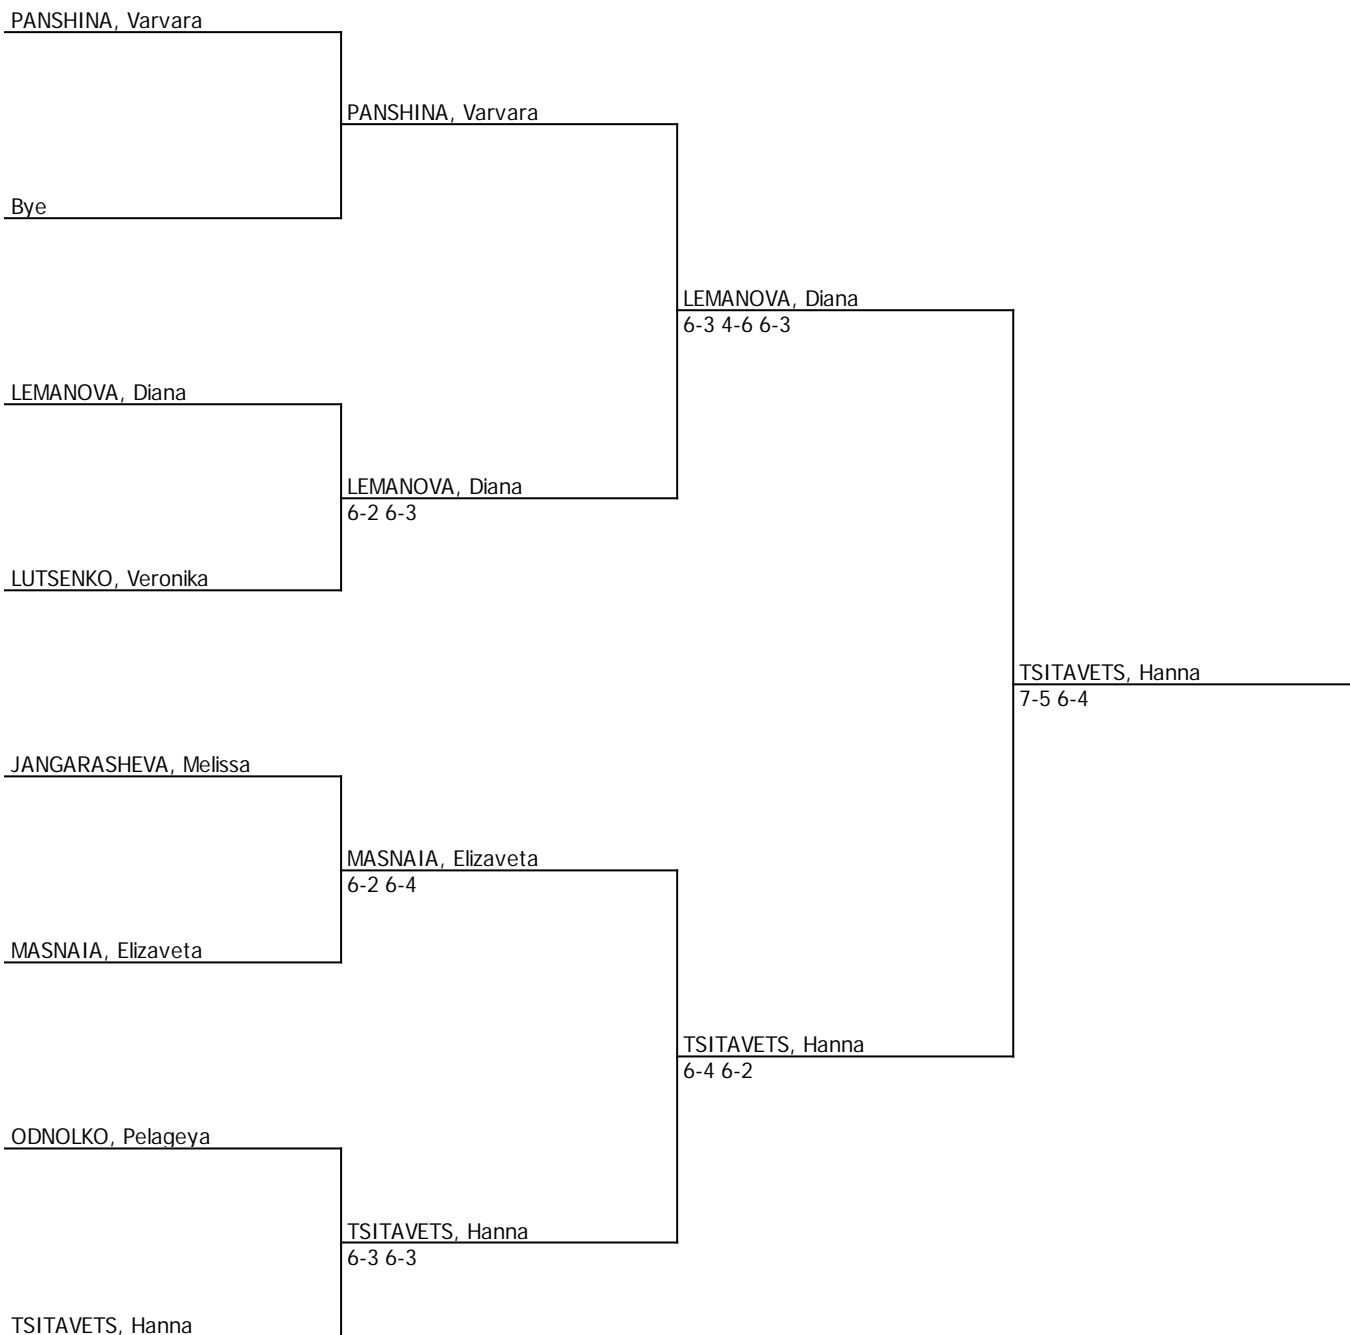

O1 Properties Samovar Cup 2017

Tennis Europe Junior Tour

GS12 - GIRLS SINGLES 12
CONSOLATION CONSOLATION

Week of 21 AUG 2017 City, Country Tula, RUS

Tourn. Key TE-RUS-35A-2017

Referee Madina Alimova

Quarterfinals	Semifinals	Final	Winner

www.tenniseurope.org

	# Seeded Players	# Lucky Losers	Replacing	Draw date/time: 20 AUG 2017 18:05
				Last Direct Acceptance
				Player representatives
				Signature
				Madina Alimova